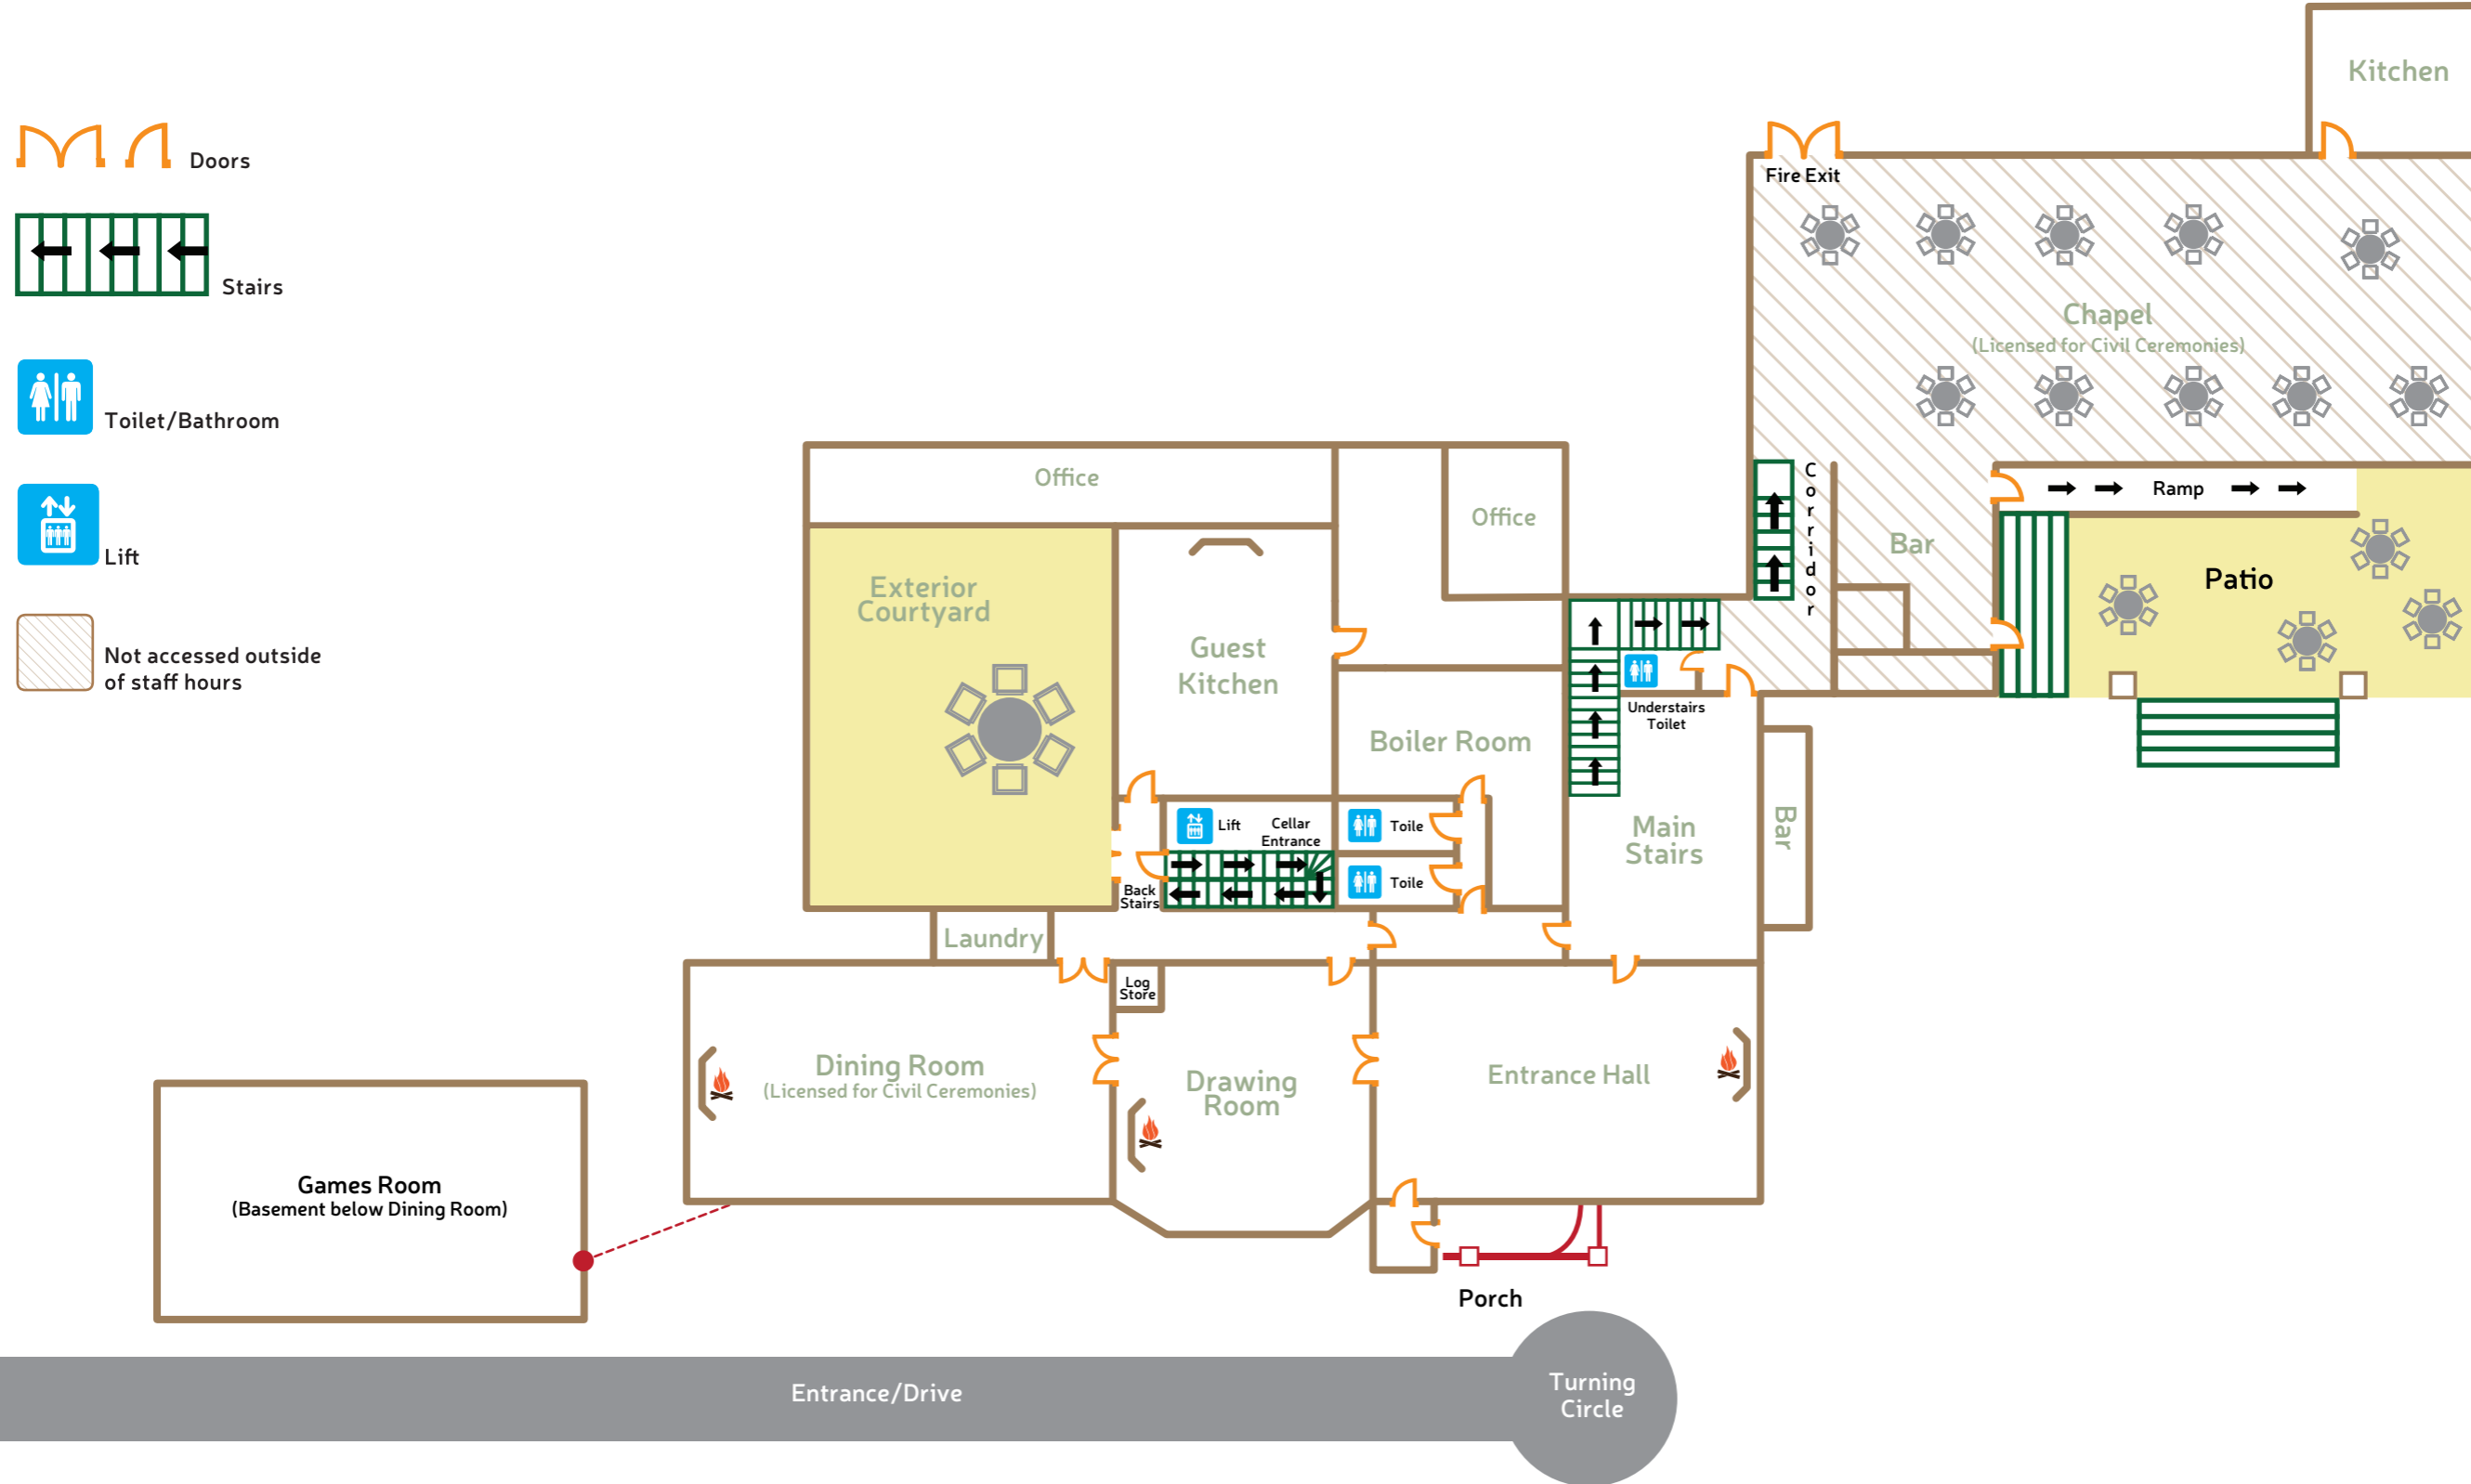

Ground Floor Layout

Ellingham Hall, Ellingham, Chathill,
 Northumberland NE67 5EY

Telephone: 01665 568 118

Email: info@ellingham-hall.co.uk

ELLINGHAM
HALL

First Floor Layout

Ellingham Hall, Ellingham, Chathill,
Northumberland NE67 5EY