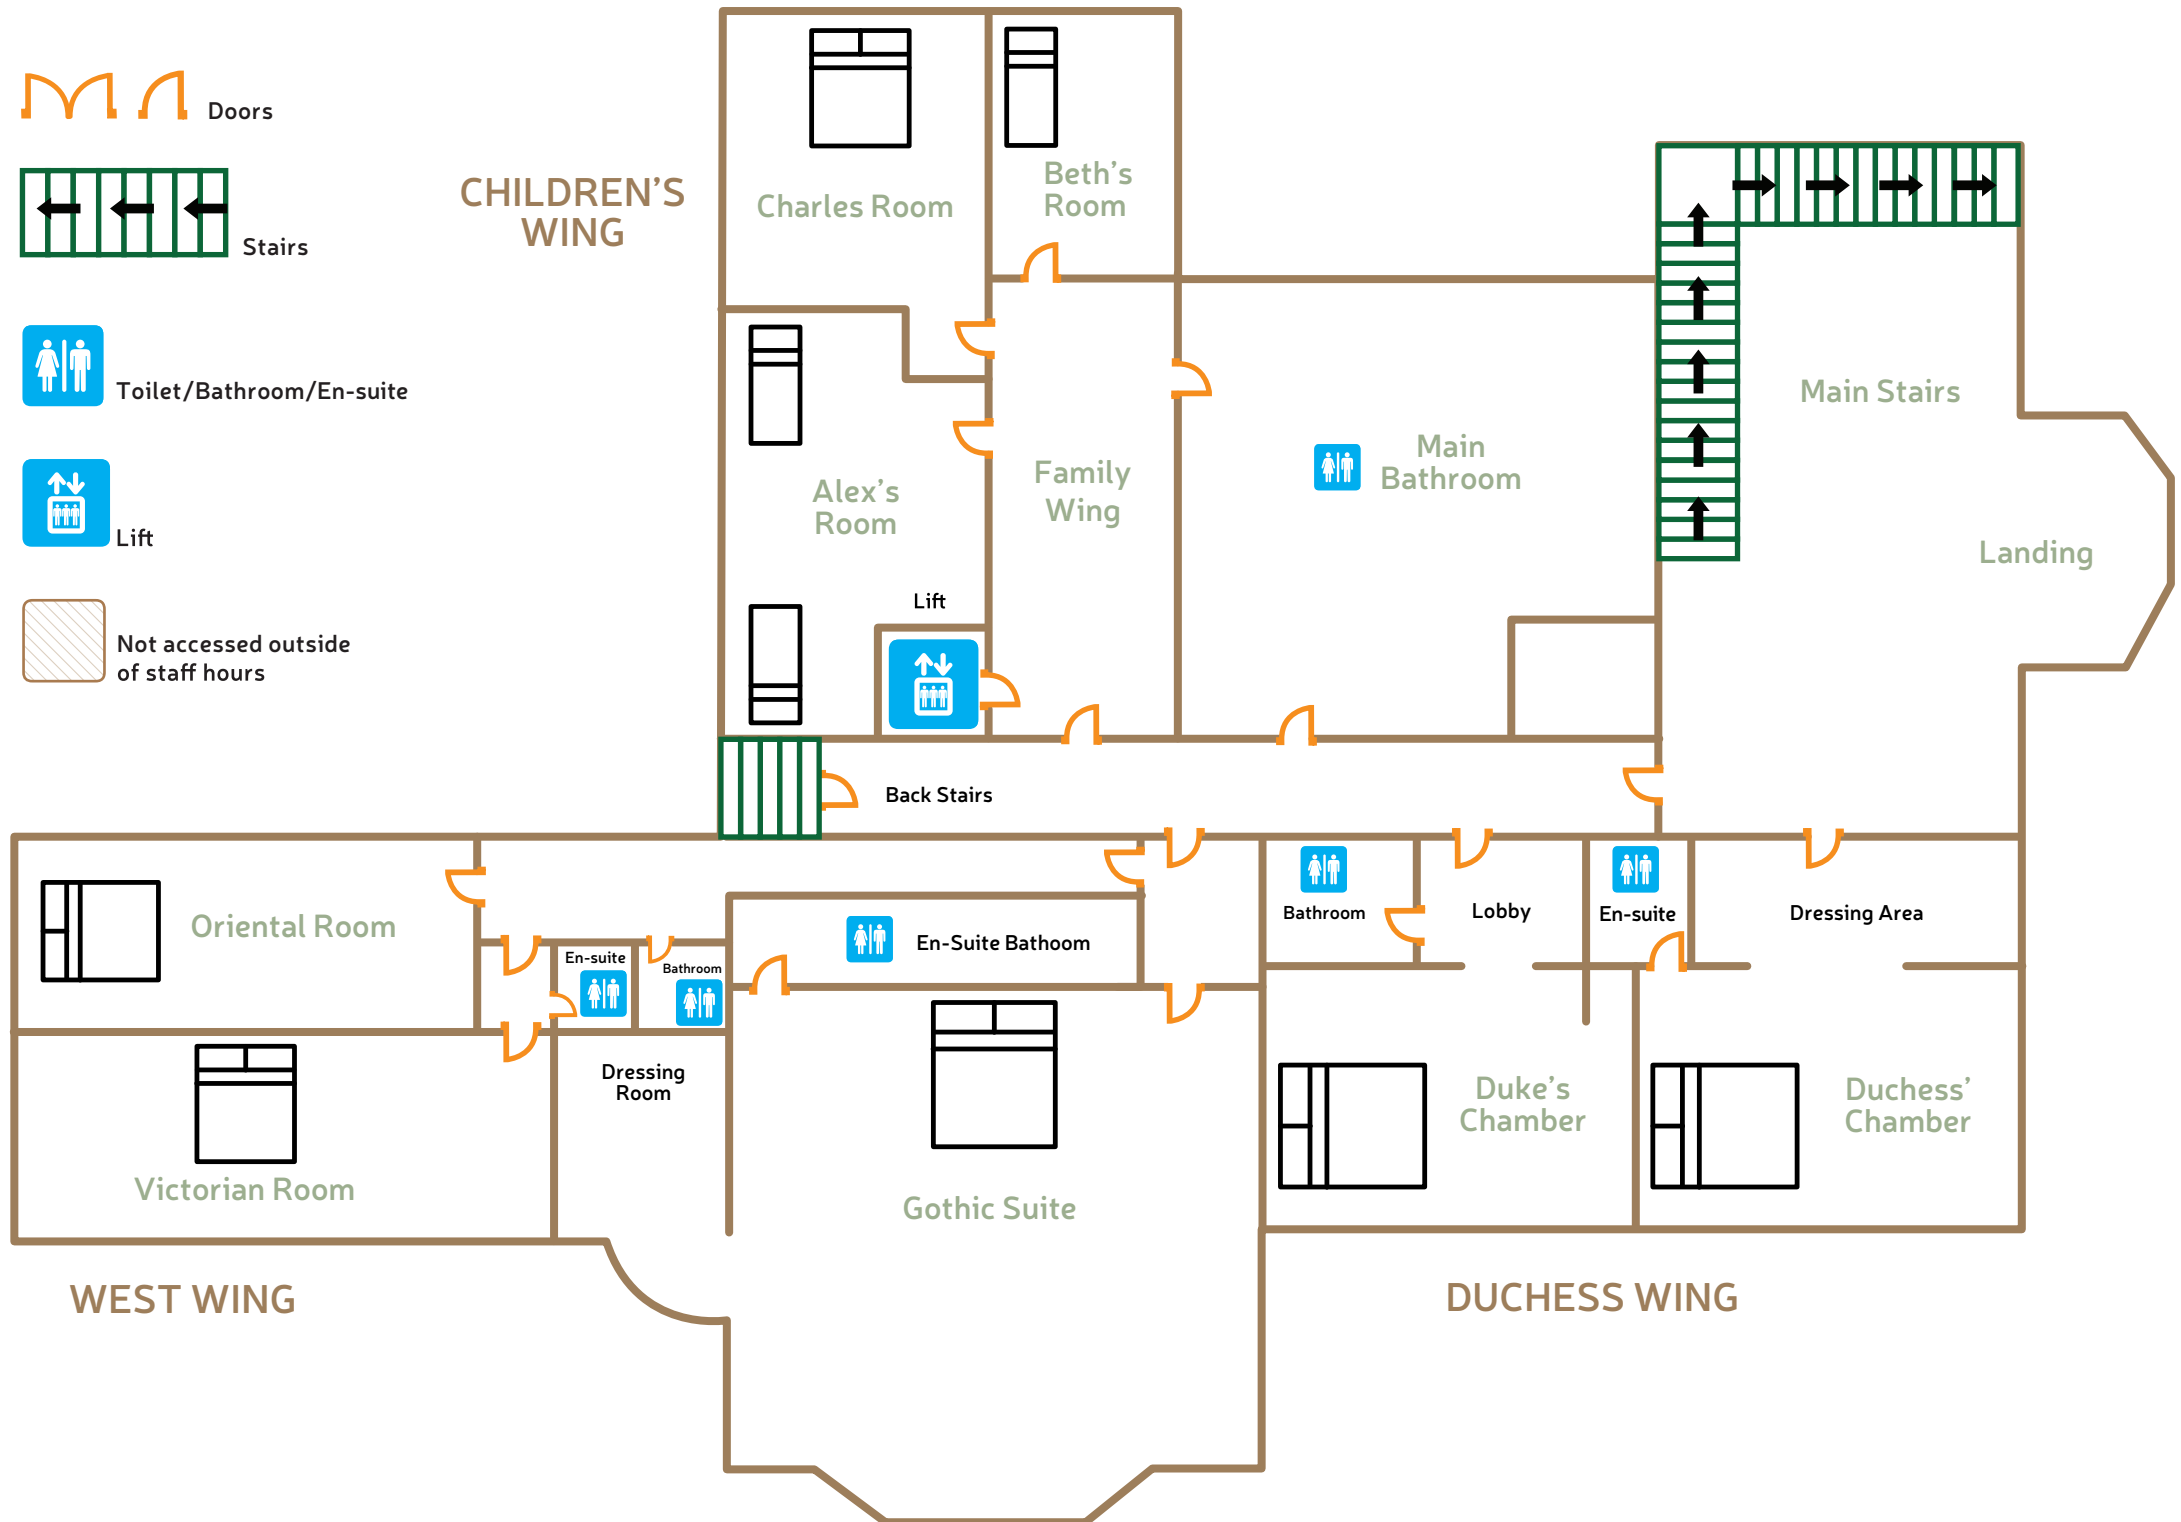

ELLINGHAM
HALL

First Floor Layout

Ellingham Hall, Ellingham, Chathill,
Northumberland NE67 5EY

Telephone: 01665 568 118

Email: info@ellingham-hall.co.uk