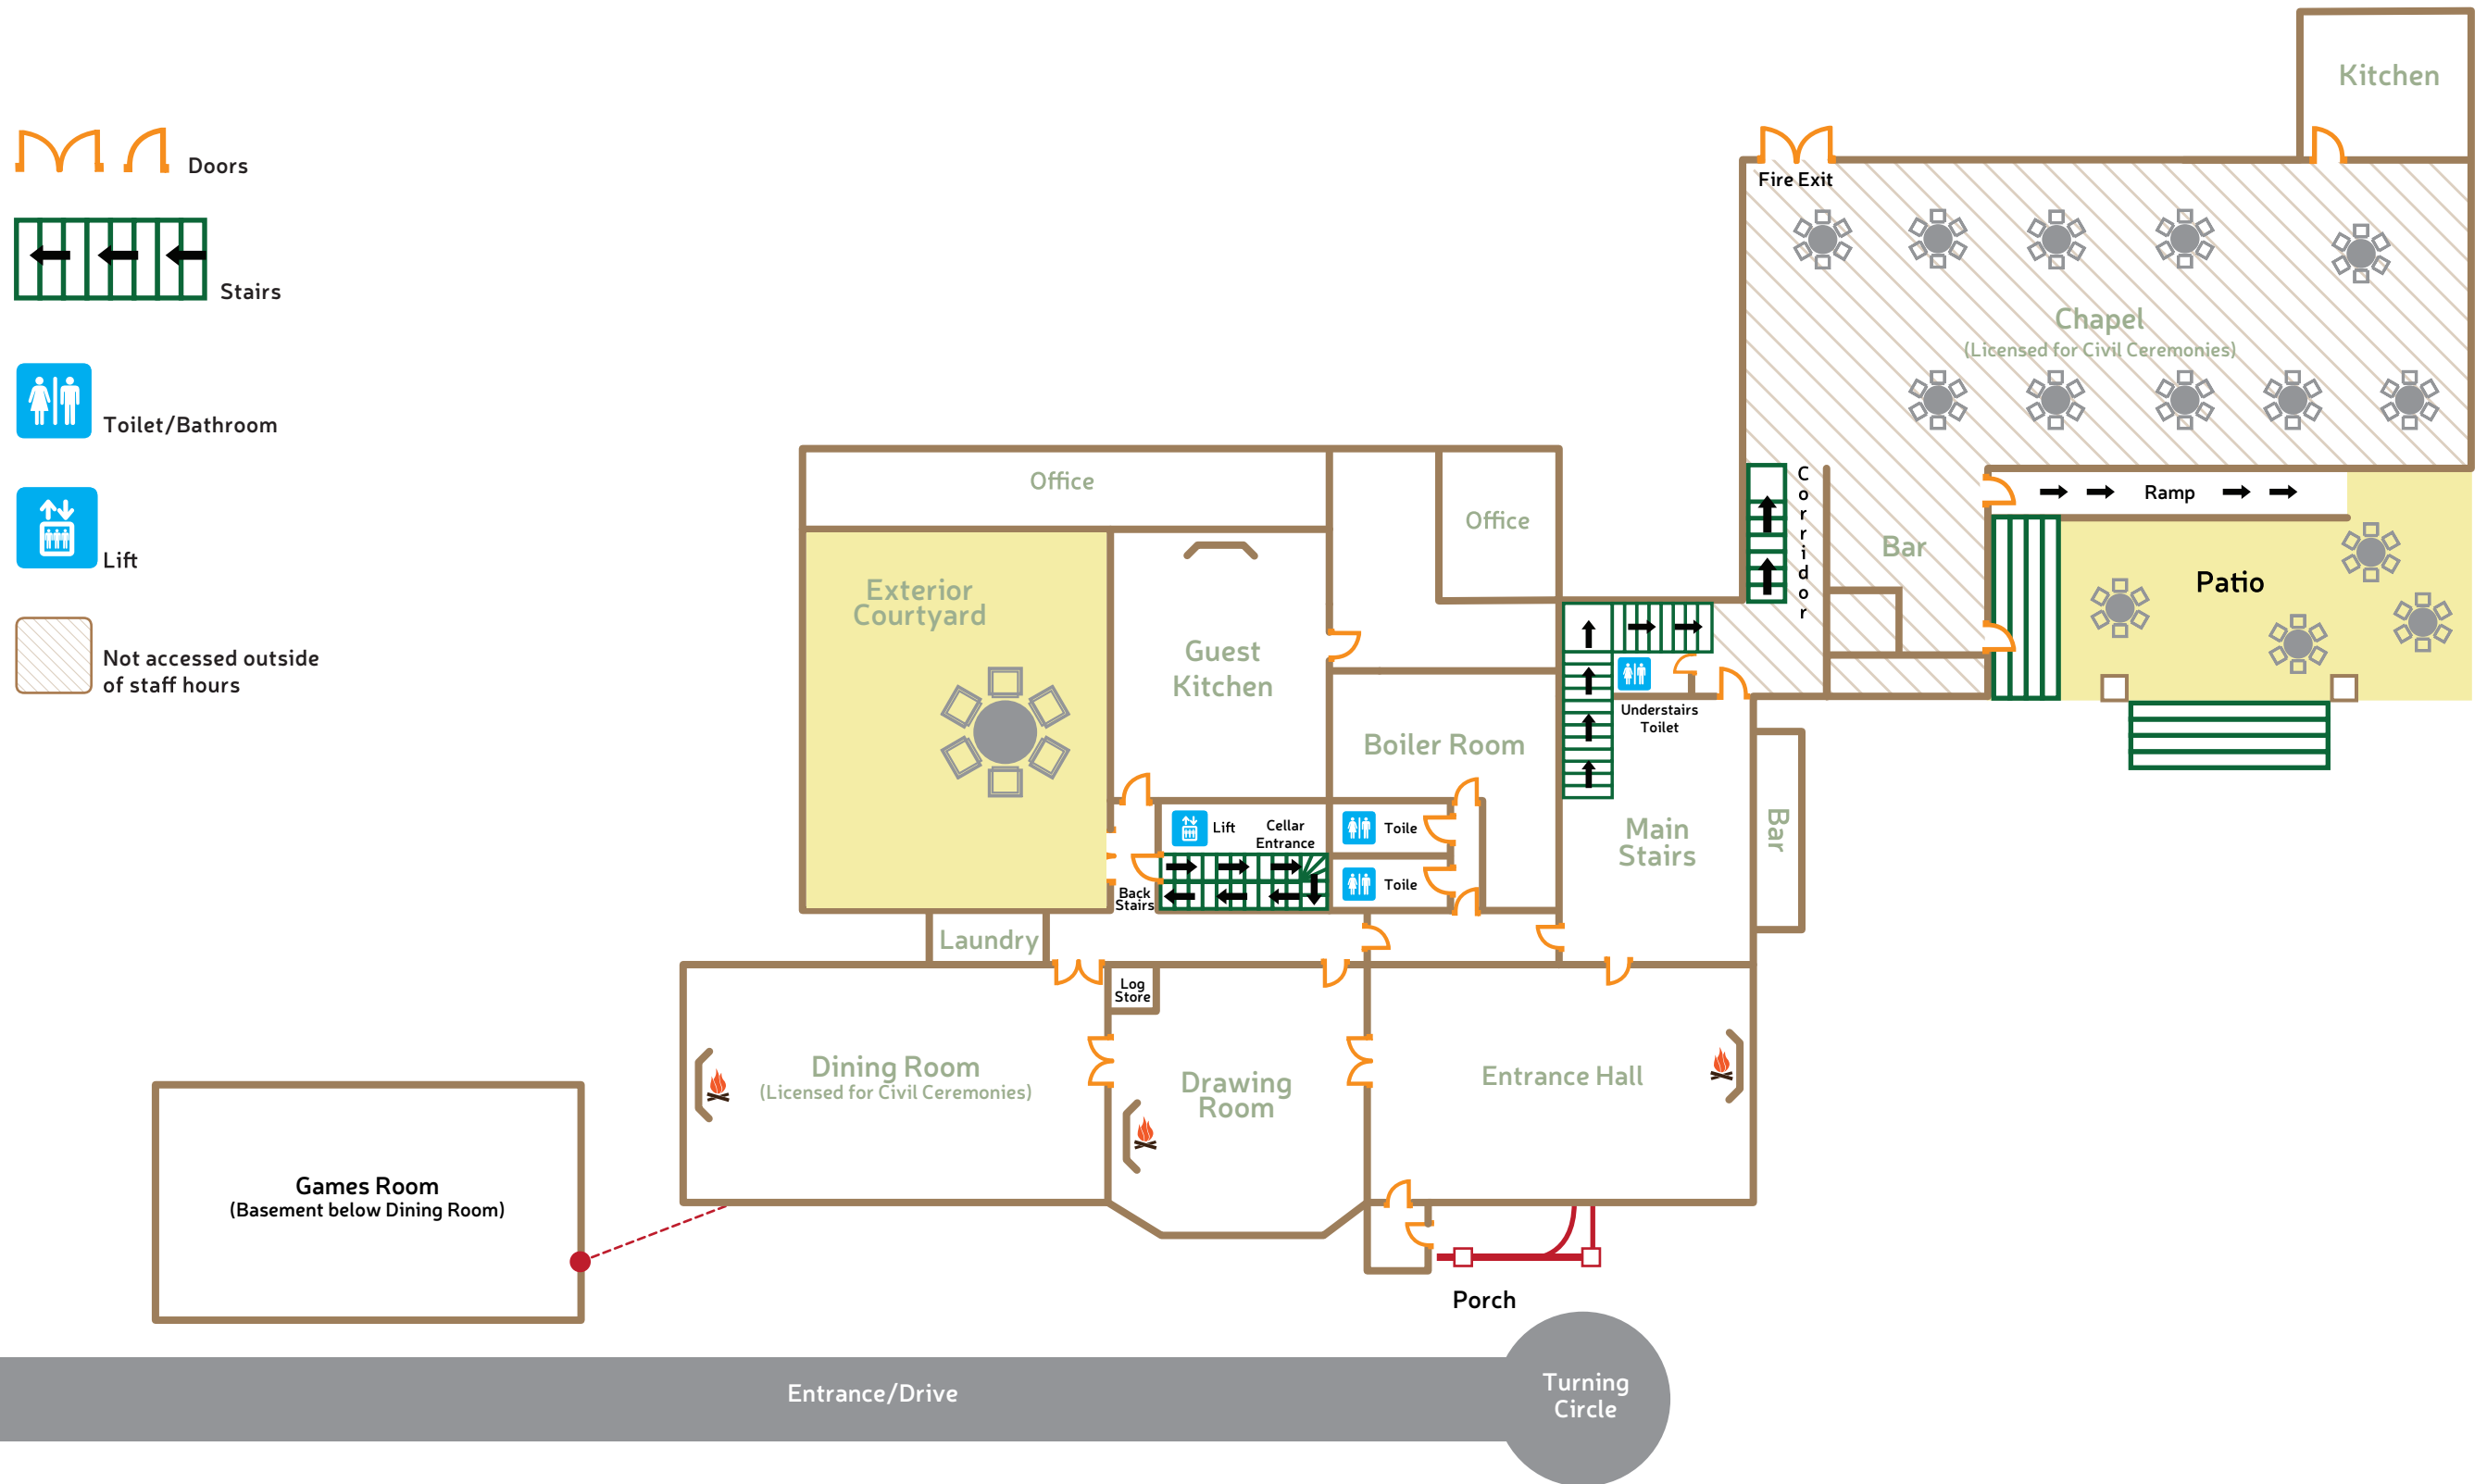

Ground Floor Layout

Ellingham Hall, Ellingham, Chathill,
 Northumberland NE67 5EY

Telephone: 01665 568 118

Email: info@ellingham-hall.co.uk

ELLINGHAM
HALL

First Floor Layout

Ellingham Hall, Ellingham, Chathill,
Northumberland NE67 5EY