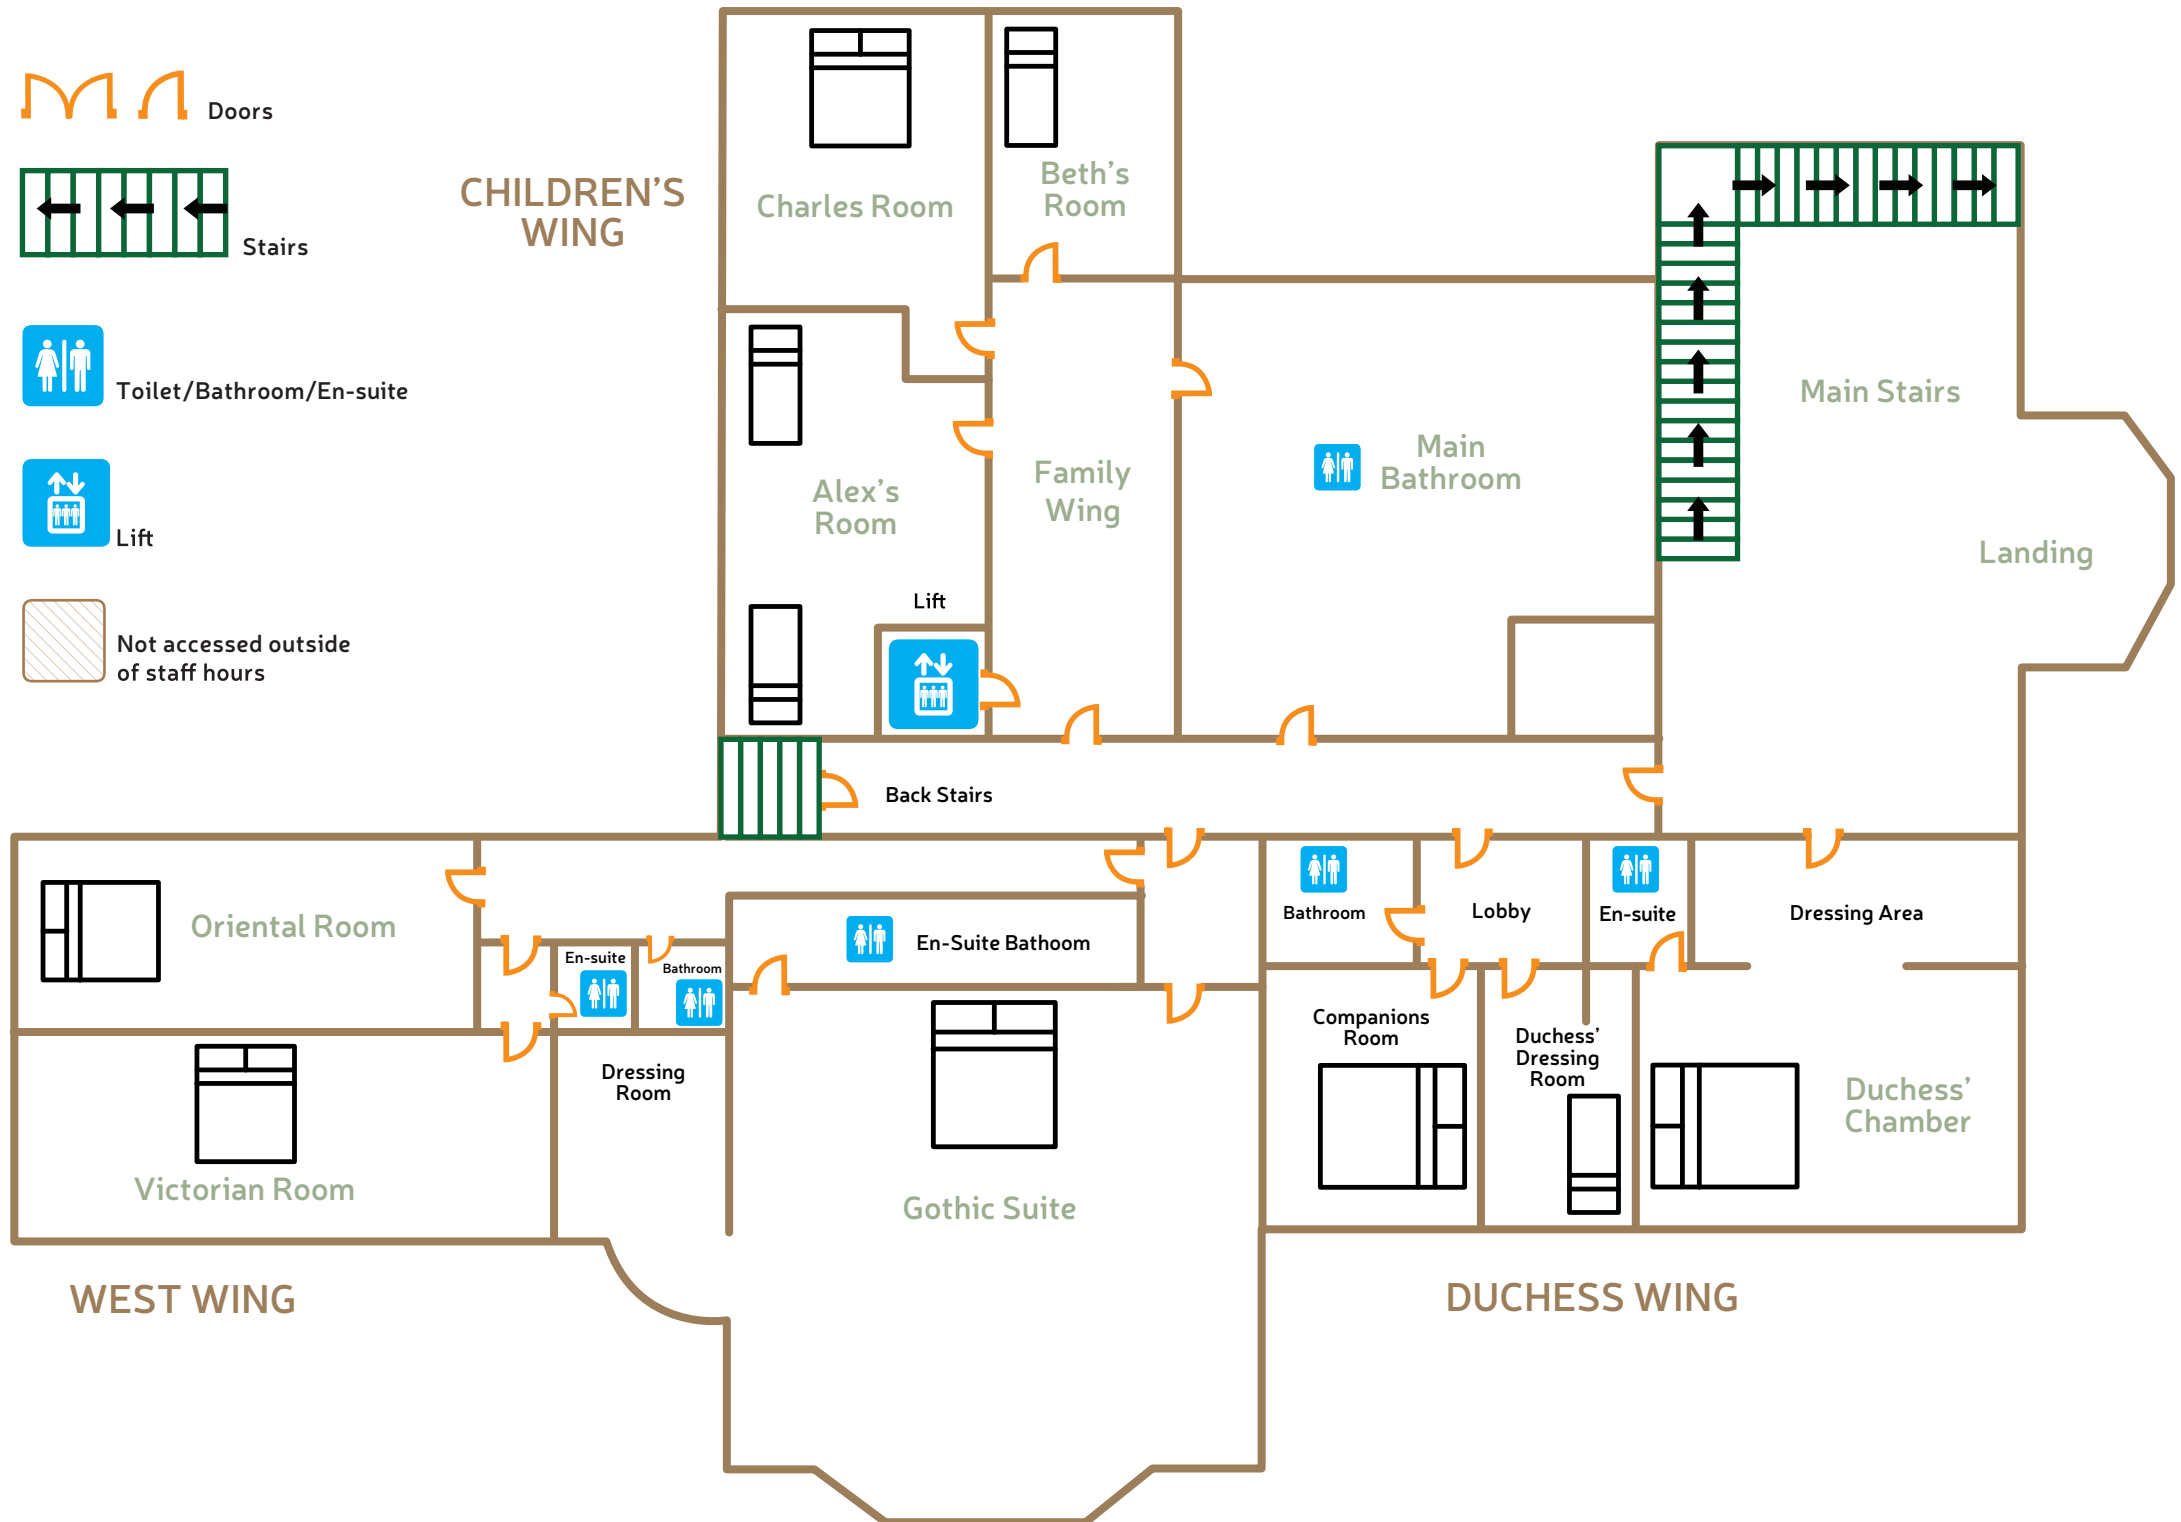

ELLINGHAM
HALL

First Floor Layout

Ellingham Hall, Ellingham, Chathill,
Northumberland NE67 5EY

Telephone: 01665 568 118

Email: info@ellingham-hall.co.uk