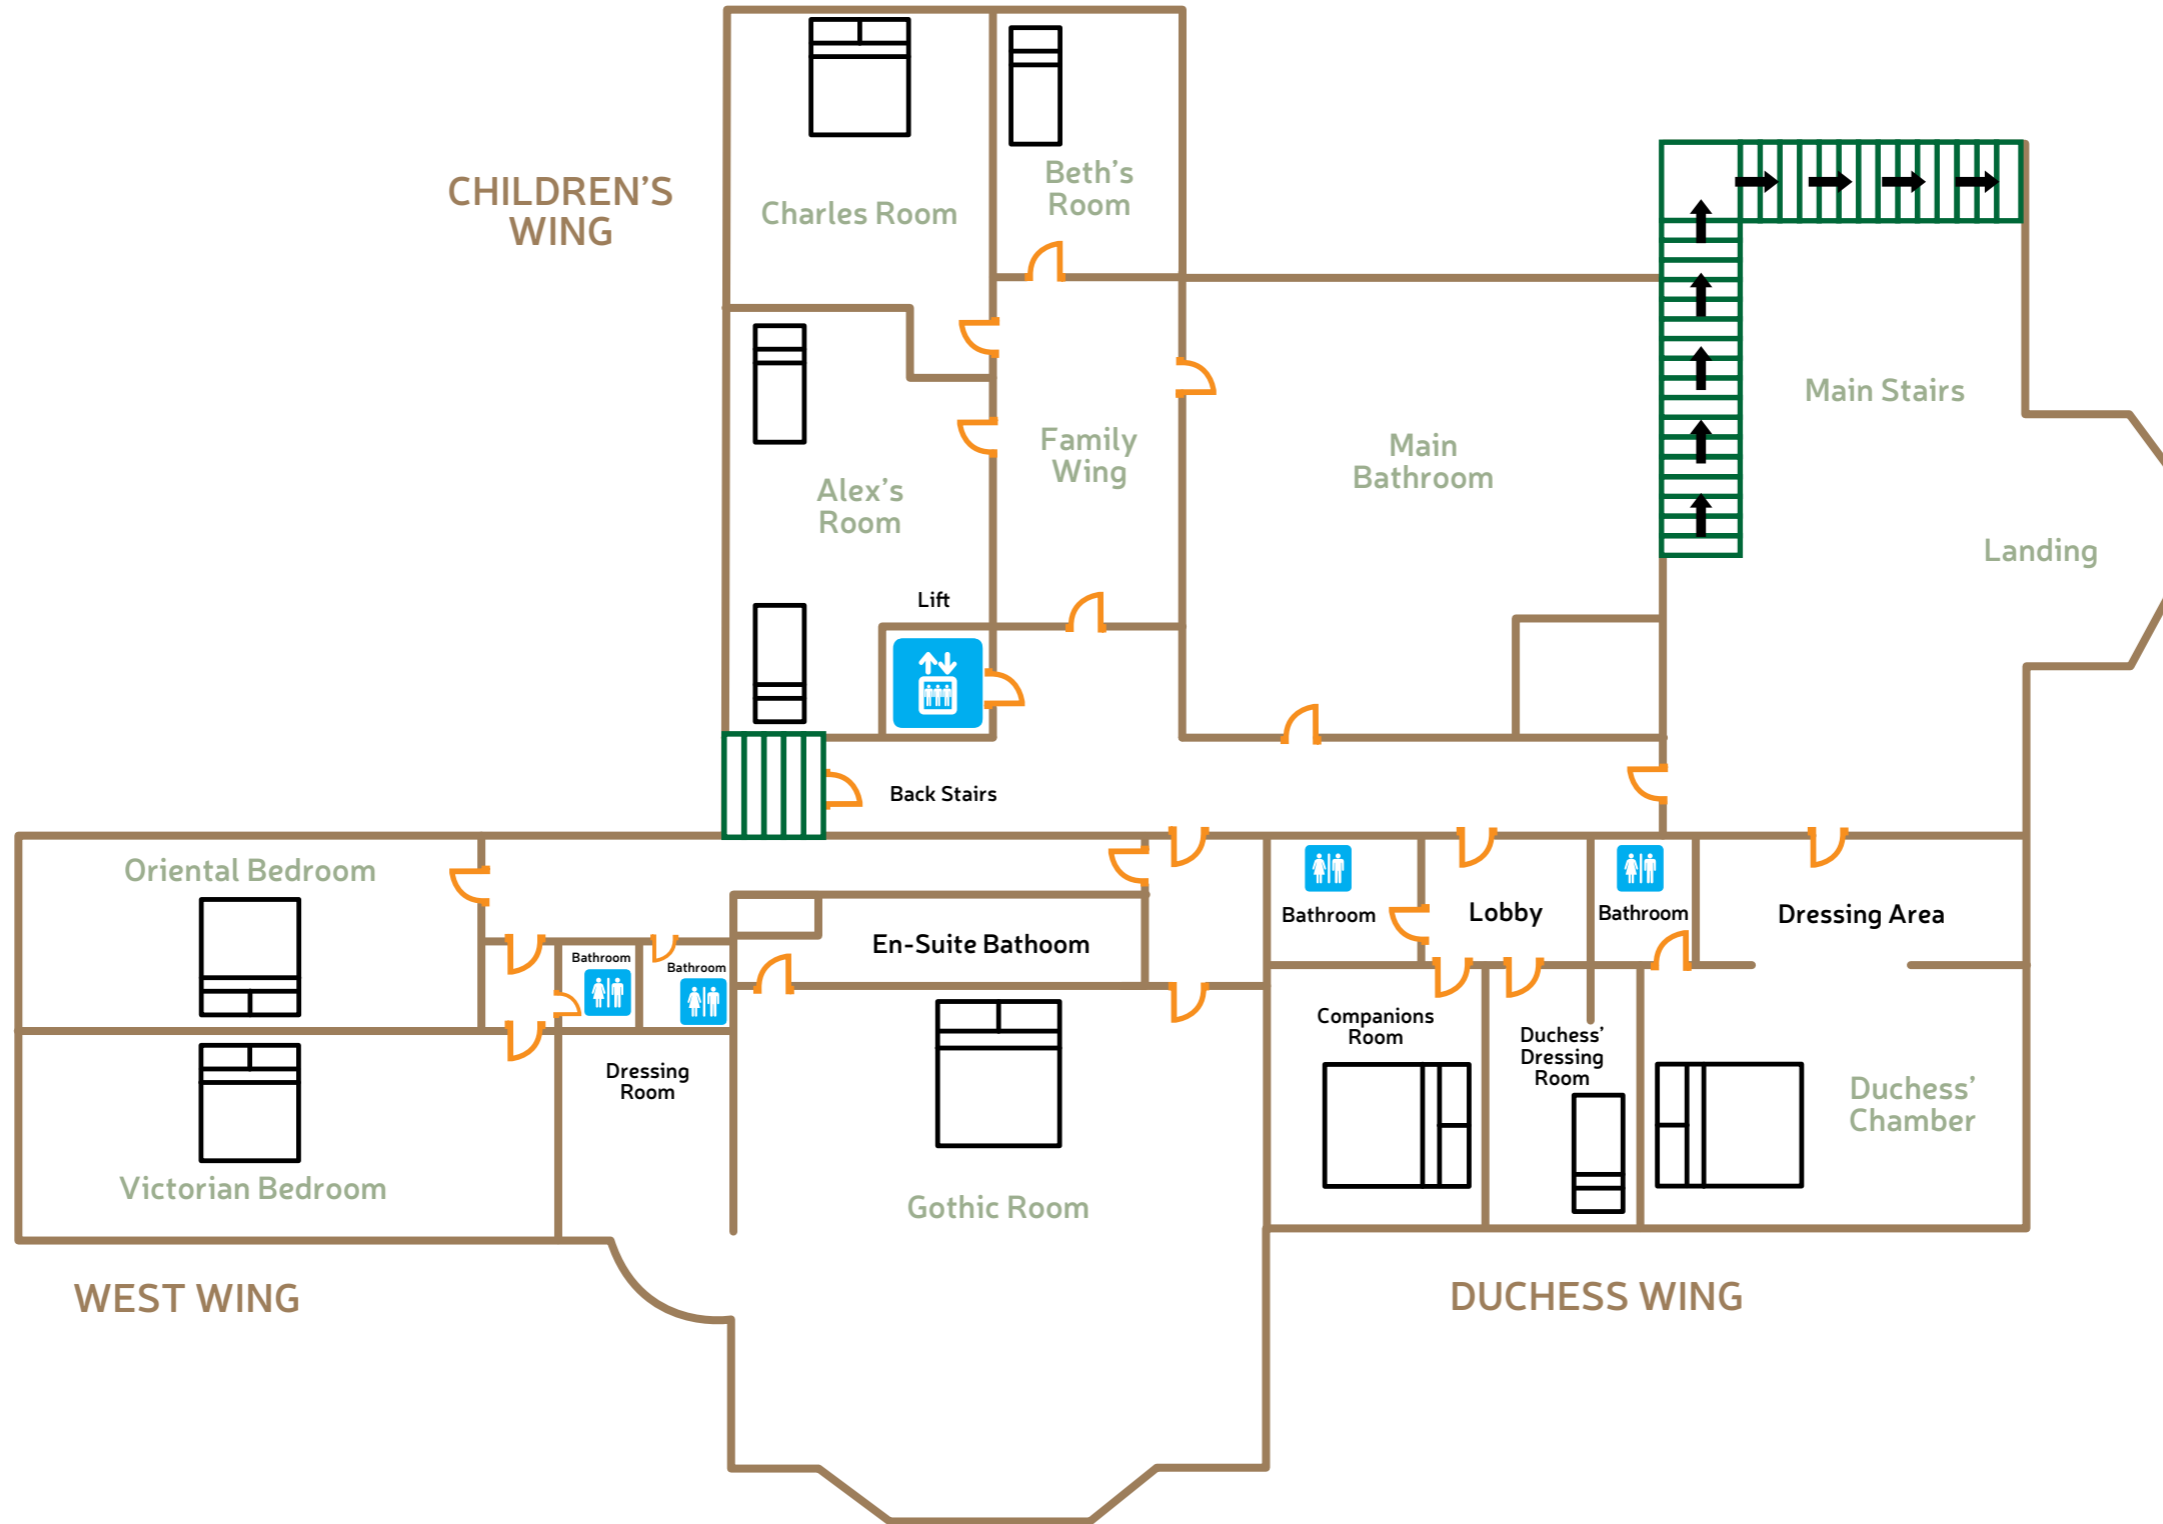

First Floor Layout

Ellingham Hall, Ellingham, Chathill,
Northumberland NE67 5EY

Telephone: 01665 568 118

Website: www.ellingham-hall.co.uk

Email: info@ellingham-hall.co.uk