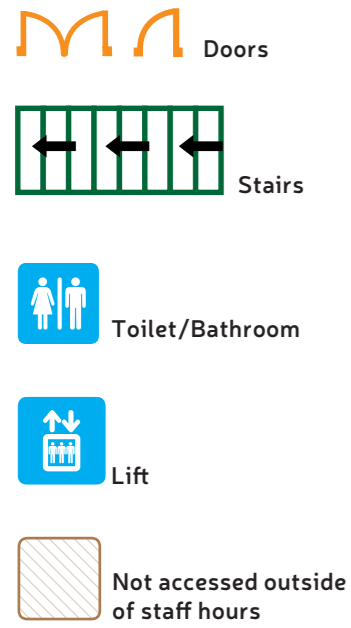

First Floor Layout

Ellingham Hall, Ellingham, Chathill,
Northumberland NE67 5EY

Telephone: 01665 568 118

Website: www.ellingham-hall.co.uk

Email: info@ellingham-hall.co.uk