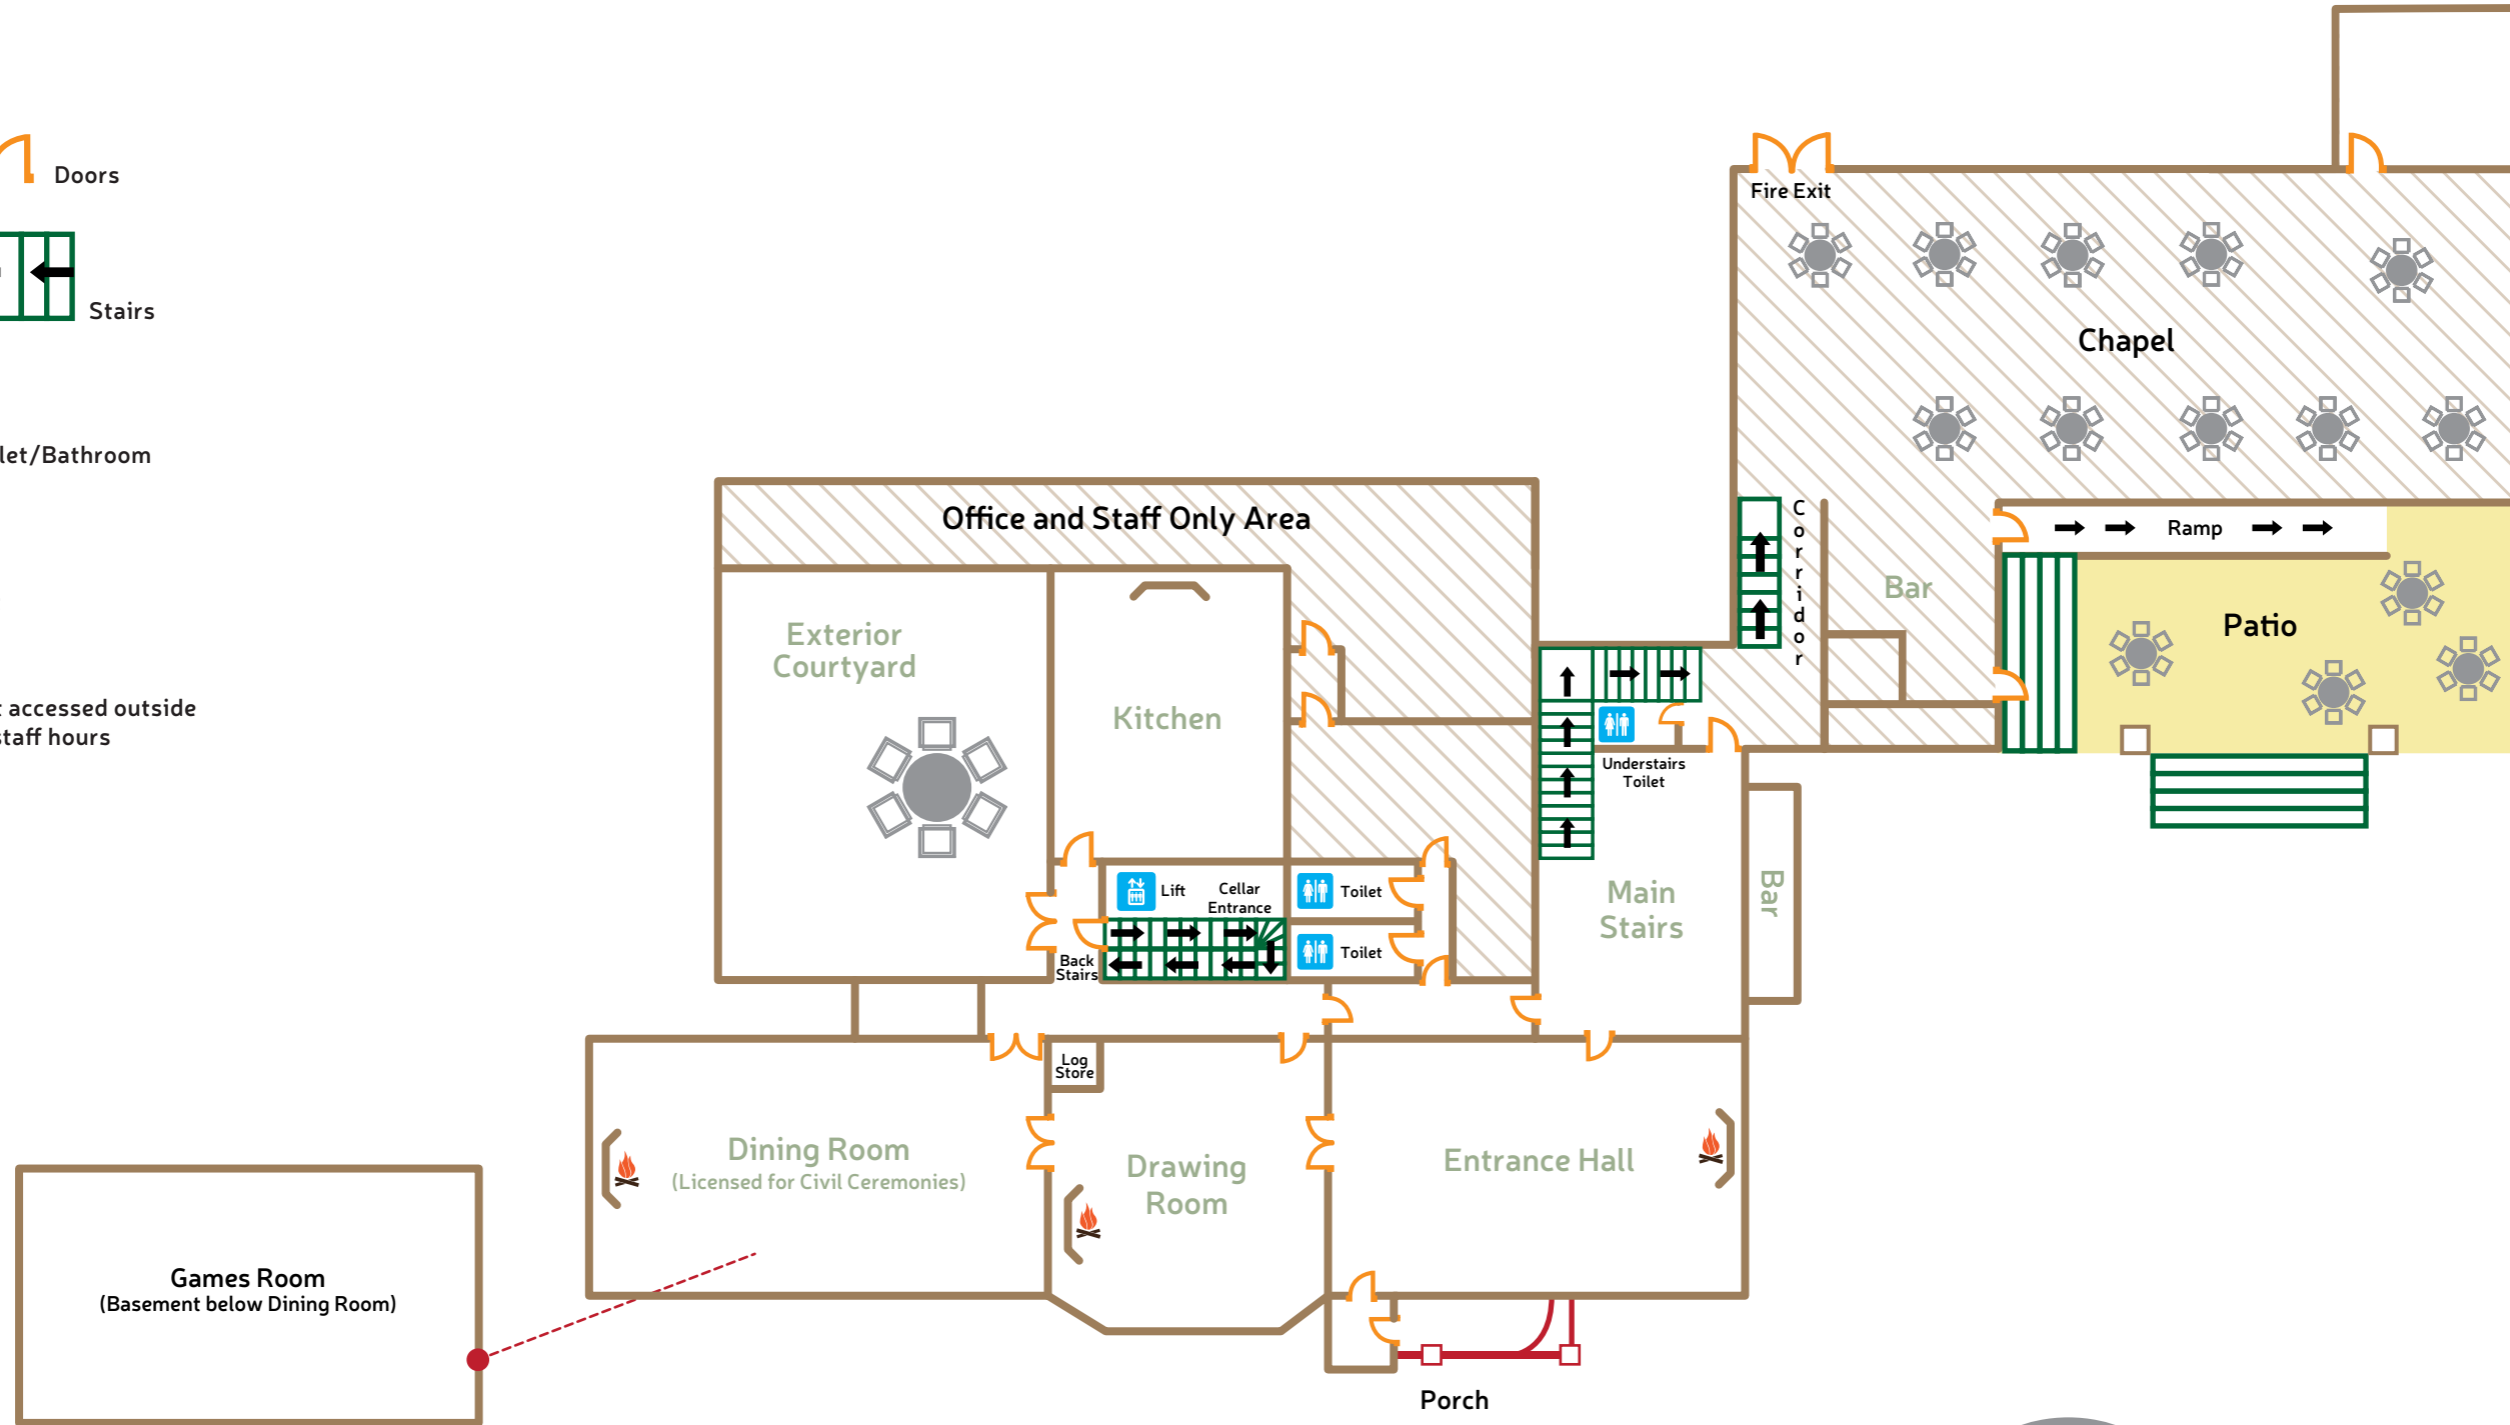

Lift

Not accessed outside of staff hours

Entrance/Drive

Turning Circle

First Floor Layout

Ellingham Hall, Ellingham, Chathill,
 Northumberland NE67 5EY

Telephone: 01665 568 118

Website: www.ellingham-hall.co.uk