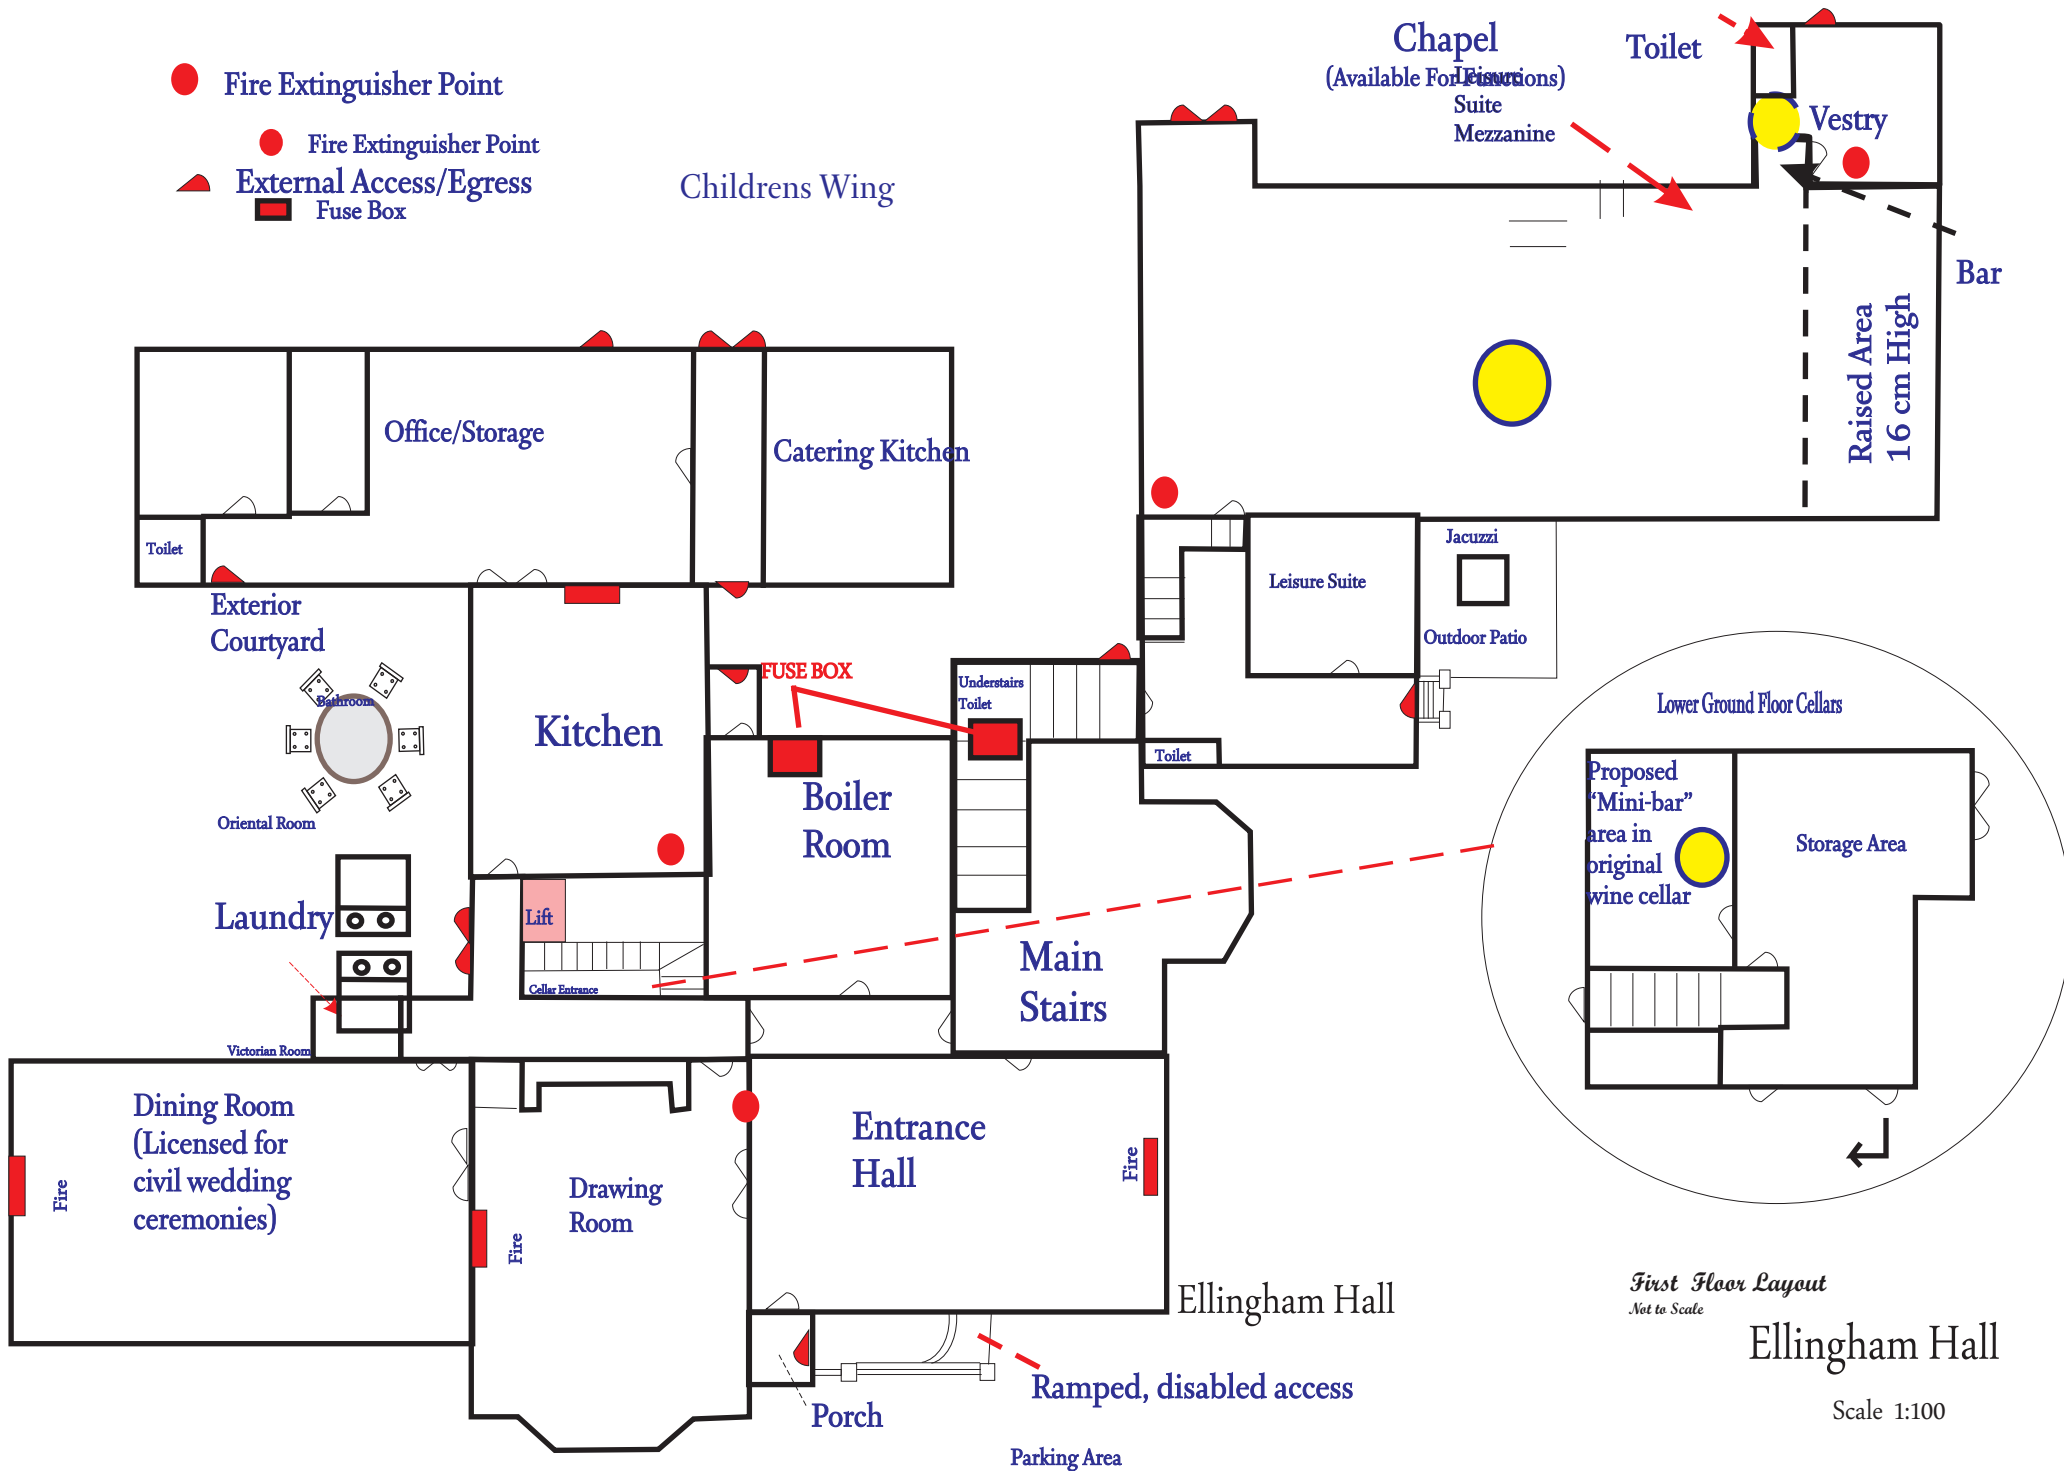

- Fire Extinguisher Point
- Fire Extinguisher Point
- ▲ External Access/Egress
- Fuse Box

First Floor Layout  
 Not to Scale  
 Ellingham Hall  
 Scale 1:100

West Wing

Duchess Wing

Leisure Suite

Charles Room

Beth's room

Main Bathroom

Lobby

Lift

Linens Cupboard

Main Stairs

En-Suite Shower Room

Night Kitchen

FUSE BOX

FUSE BOX

Oriental Bedroom

Linens

En-Suite Bathroom

Bathroom

Lobby

Child's Bedroom With beds & Cot

Duchess' Chamber

4-Poster Bed

Victorian Bedroom

Ensuite Dressing Room & Cot

Fire

Master Bedroom

4-Poster Bed

Companions Room