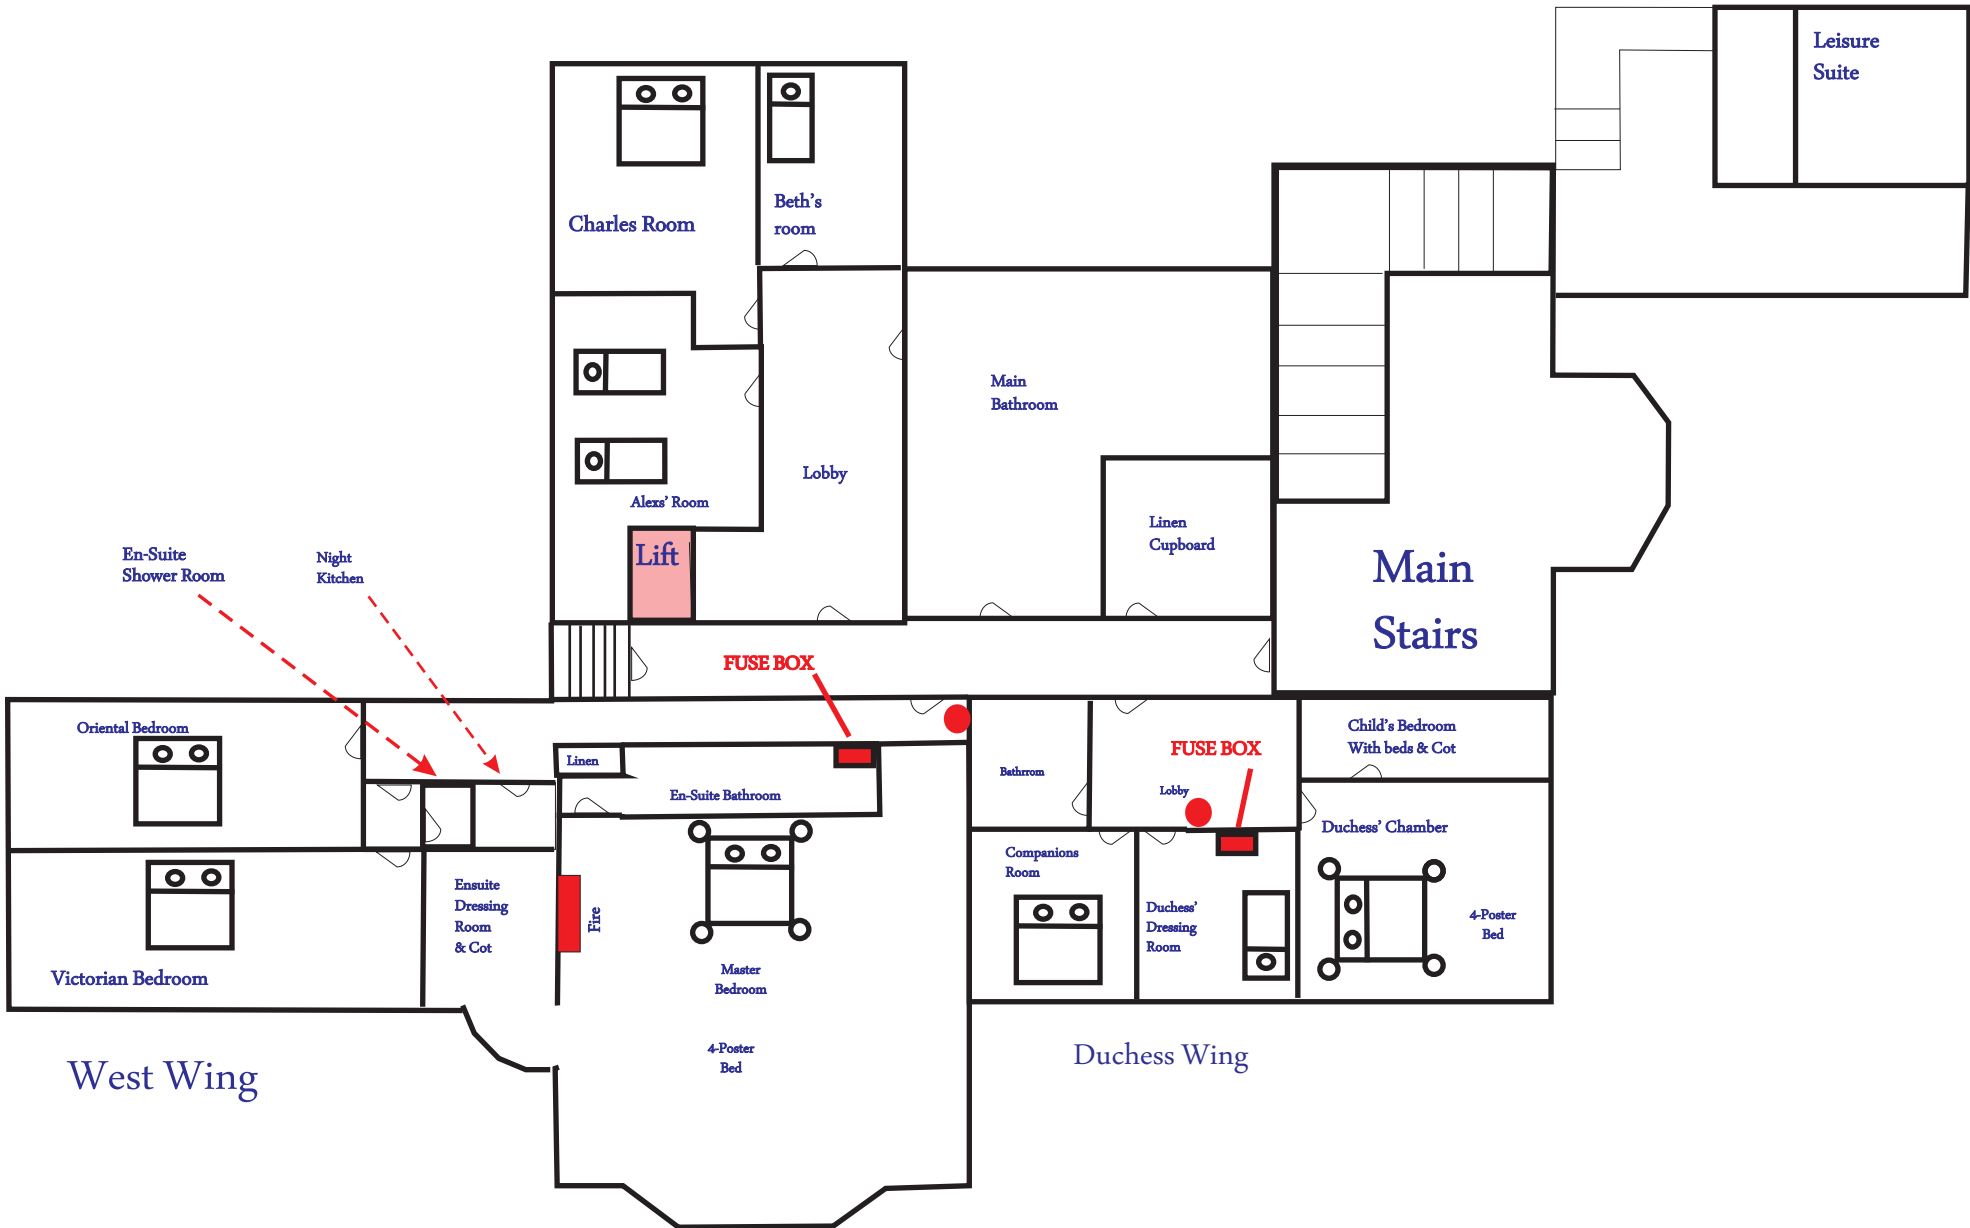

- Fire Extinguisher Point
- Fire Extinguisher Point
- ▲ External Access/Egress
- Fuse Box

First Floor Layout  
 Not to Scale  
 Ellingham Hall  
 Scale 1:100

West Wing

Duchess Wing

Leisure Suite

Charles Room

Beth's room

Main Bathroom

Lobby

Lift

Linens Cupboard

Main Stairs

En-Suite Shower Room

Night Kitchen

FUSE BOX

FUSE BOX

Oriental Bedroom

Linens

En-Suite Bathroom

Bathroom

Lobby

Child's Bedroom With beds & Cot

Duchess' Chamber

4-Poster Bed

Victorian Bedroom

Ensuite Dressing Room & Cot

Fire

Master Bedroom

4-Poster Bed

Companions Room