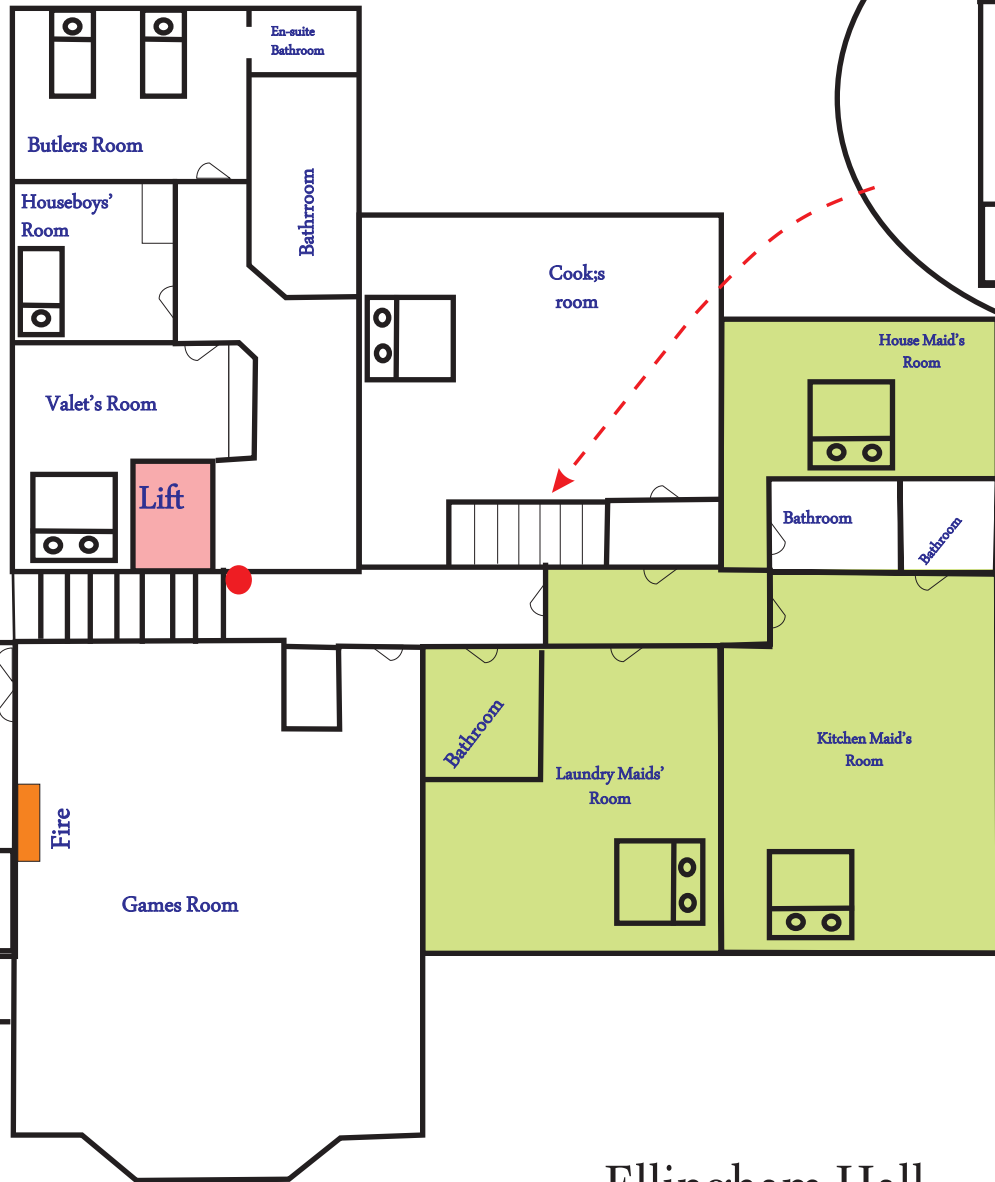

● Fire Extinguisher Point

Butlers Wing

Sunbathing
Roof Terrace

House Maid's
Wing

Ellingham Hall

Second Floor Layout
Not to Scale